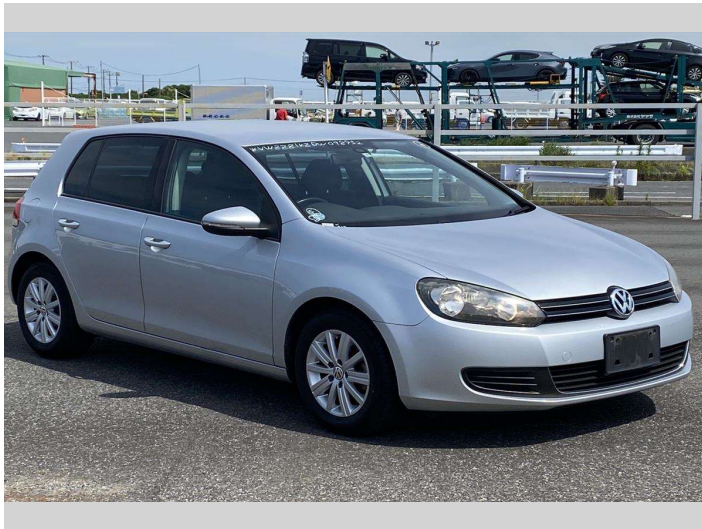

2013 Volkswagen Golf 1.2TSI

Purchase Price

$11,990

Includes GST
Excludes on-road costs of $550

Finance may be available on this vehicle. Ask one of our friendly staff for more information.

Gain peace of mind with Mechanical Breakdown Insurance. **Ask us how.**

Top features

- » Auto Lights
- » CD Player
- » ESC
- » Radio

Body Style

5 door, Hatchback

Odometer

74,270 km

Engine

1200 cc, Internal Combustion

Fuel Type

Petrol

Transmission

Automatic, Front Wheel

Wheels

-

VIN

WVWZZZ1KZDW098932

Interior

Charcoal

Safety

-

Reg No.

-

Ext Colour

Silver

History

-

Seats

5 seats, Cloth

CO2 Emissions

-

Energy Economy

-

Stock ID: 4703

Paul Kelly Motor Company | Phone 03 377 8500 | Email 30@paulkelly.co.nz
30 Moorhouse Avenue, Addington, Christchurch 8011
www.paulkelly.co.nz