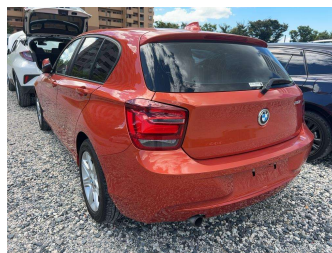

2013 BMW 116i Leather

Purchase Price **\$15,990**

Includes GST
Excludes on-road costs of \$550

Finance may be available on this vehicle. Ask one of our friendly staff for more information.

Gain peace of mind with Mechanical Breakdown Insurance. **Ask us how.**

Top features

None Listed

Body Style
5 door, Hatchback

Odometer
14,420 km

Engine
1600 cc, Internal Combustion

Fuel Type
Petrol

Transmission
Automatic

Wheels
-

VIN
WBA1A12090VV25837

Interior
Beige

Safety
-

Reg No.
-

Ext Colour
Orange

History
-

Seats
5 seats, Leather

CO2 Emissions
-