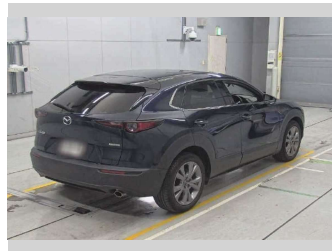

2020 Mazda CX-30 20S L

Purchase Price

$29,990

Includes GST
Excludes on-road costs of $550

Finance may be available on this vehicle. Ask one of our friendly staff for more information.

Gain peace of mind with Mechanical Breakdown Insurance. **Ask us how.**

Top features

» ESC

Body Style

SUV

Odometer

28,900 km

Engine

2000 cc, Internal Combustion

Fuel Type

Petrol

Transmission

Automatic

Wheels

-

VIN

7AT0C14DX26120270

Interior

-

Safety

-

Reg No.

-

Ext Colour

Blue

History

-

Seats

-

CO2 Emissions

-

Energy Economy

-

Stock ID: 5583

Paul Kelly Motor Company | Phone 03 377 8500 | Email sales@paulkelly.co.nz
30 Moorhouse Avenue, Addington, Christchurch 8011
www.paulkelly.co.nz