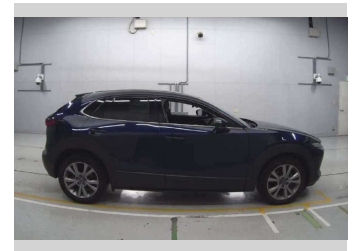

2020 Mazda CX-30 20S L

Purchase Price

$29,990

Includes GST
Excludes on-road costs of $550

Finance may be available on this vehicle. Ask one of our friendly staff for more information.

Gain peace of mind with Mechanical Breakdown Insurance. **Ask us how.**

Top features

» ESC

Body Style

SUV

Odometer

28,900 km

Engine

2000 cc, Internal Combustion

Fuel Type

Petrol

Transmission

Automatic

Wheels

-

VIN

7AT0C14DX26120270

Interior

-

Safety

-

Reg No.

-

Ext Colour

Blue

History

-

Seats

-

CO2 Emissions

-

Energy Economy

-

Stock ID: 5583

Paul Kelly Motor Company | Phone 03 377 8500 | Email sales@paulkelly.co.nz
30 Moorhouse Avenue, Addington, Christchurch 8011
www.paulkelly.co.nz