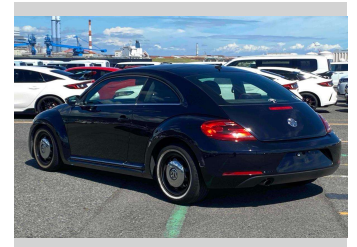

# 2012 Volkswagen Beetle Design 1.2 TSI

**Purchase Price** **\$11,990**

Includes GST  
Excludes on-road costs of \$550

Finance may be available on this vehicle. Ask one of our friendly staff for more information.

Gain peace of mind with Mechanical Breakdown Insurance. **Ask us how.**

**Top features**

- » CD Player
- » ESC

Body Style  
**3 door, Hatchback**

Odometer  
**107,042 km**

Engine  
**1200 cc, Internal Combustion**

Fuel Type  
**Petrol**

Transmission  
**Automatic**

Wheels  
-

VIN  
-

Interior  
**Black**

Safety  
-

Reg No.  
-

Ext Colour  
**Black**