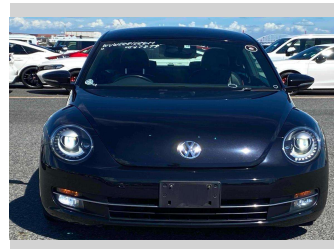

# 2012 Volkswagen Beetle Design 1.2 TSI

**Purchase Price** **\$11,990**

Includes GST  
Excludes on-road costs of \$550

Finance may be available on this vehicle. Ask one of our friendly staff for more information.

Gain peace of mind with Mechanical Breakdown Insurance. **Ask us how.**

**Top features**

- » CD Player
- » ESC

Body Style  
**3 door, Hatchback**

Odometer  
**107,042 km**

Engine  
**1200 cc, Internal Combustion**

Fuel Type  
**Petrol**

Transmission  
**Automatic**

Wheels  
-

VIN  
-

Interior  
**Black**

Safety  
-

Reg No.  
-

Ext Colour  
**Black**