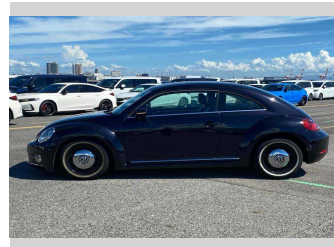

# 2012 Volkswagen Beetle Design 1.2 TSI

**Purchase Price** **\$11,990**

Includes GST  
Excludes on-road costs of \$550

Finance may be available on this vehicle. Ask one of our friendly staff for more information.

Gain peace of mind with Mechanical Breakdown Insurance. **Ask us how.**

**Top features**

- » CD Player
- » ESC

Body Style  
**3 door, Hatchback**

Odometer  
**107,042 km**

Engine  
**1200 cc, Internal Combustion**