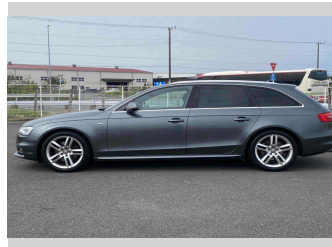

2015 Audi A4 Avant S Line package

Purchase Price **\$16,990**
Includes GST
Excludes on-road costs of \$550

Finance may be available on this vehicle. Ask one of our friendly staff for more information.

Gain peace of mind with Mechanical Breakdown Insurance. **Ask us how.**

- Top features**
- » Air Con
 - » Auto Lights
 - » CD Player
 - » Cruise Control
 - » ESC
 - » Paddle Shift
 - » Radio
 - » Smart Key

Body Style
5 door, Station Wagon

Odometer
119,991 km

Engine
2000 cc, Internal Combustion

Fuel Type
Petrol

Transmission
Automatic, Front Wheel

Wheels
-

VIN
WAUZZZ8K6FA139833

Interior
Black

Safety
-

Reg No.
-

Ext Colour
Gray