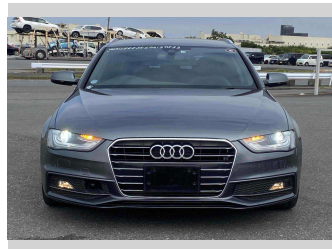

2015 Audi A4 Avant S Line package

Purchase Price **\$16,990**
Includes GST
Excludes on-road costs of \$550

Finance may be available on this vehicle. Ask one of our friendly staff for more information.

Gain peace of mind with Mechanical Breakdown Insurance. **Ask us how.**

- Top features**
- » Air Con
 - » Auto Lights
 - » CD Player
 - » Cruise Control
 - » ESC
 - » Paddle Shift
 - » Radio
 - » Smart Key

Body Style
5 door, Station Wagon

Odometer
119,991 km

Engine
2000 cc, Internal Combustion

Fuel Type
Petrol

Transmission
Automatic, Front Wheel

Wheels
-

VIN
WAUZZZ8K6FA139833

Interior
Black

Safety
-

Reg No.
-

Ext Colour
Gray