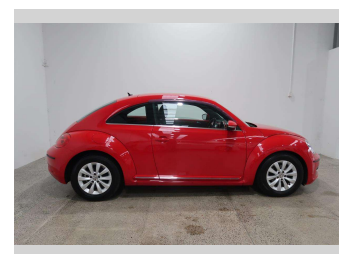

2012 Volkswagen Beetle Design 1.2 TSI

Purchase Price **\$11,990**
Includes GST
Excludes on-road costs of \$550

Finance may be available on this vehicle. Ask one of our friendly staff for more information.

Gain peace of mind with Mechanical Breakdown Insurance. **Ask us how.**

Top features

- » Air Bag x 6

Body Style
3 door, Hatchback

Odometer
42,000 km

Engine
1200 cc, Internal Combustion

Fuel Type
Petrol

Transmission
Automatic