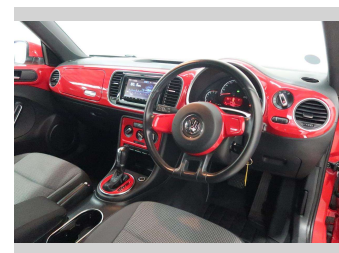

2012 Volkswagen Beetle Design 1.2 TSI

Purchase Price **\$11,990**
Includes GST
Excludes on-road costs of \$550

Finance may be available on this vehicle. Ask one of our friendly staff for more information.

Gain peace of mind with Mechanical Breakdown Insurance. **Ask us how.**

Top features

- » Air Bag x 6

Body Style
3 door, Hatchback

Odometer
42,000 km

Engine
1200 cc, Internal Combustion

Fuel Type
Petrol

Transmission
Automatic