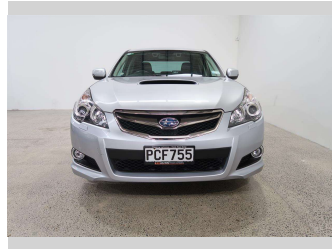

2011 Subaru Legacy

Purchase Price

\$11,990

Includes GST, Registration & Licensing

Finance may be available on this vehicle. Ask one of our friendly staff for more information.

Gain peace of mind with Mechanical Breakdown Insurance. **Ask us how.**

Body Style

5 door, Sedan

Odometer

141,725 km

Engine

2500 cc

Fuel Type

Petrol

Transmission

Automatic

Wheels

-

VIN

-

Interior

Black

Seats

5 seats, Leather

CO2 Emissions

★★★★☆☆

233 grams/km

Energy Economy

★★★★☆☆

**Annual fuel cost of \$3,920
10L per 100km**