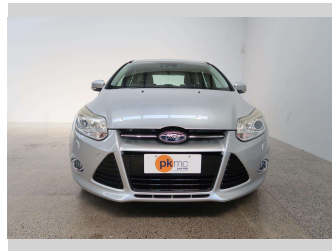

# 2014 Ford Focus SPORT

Purchase Price

**\$13,990**

Includes GST  
Excludes on-road costs of \$550

Finance may be available on this vehicle. Ask one of our friendly staff for more information.

Gain peace of mind with Mechanical Breakdown Insurance. **Ask us how.**

Body Style

**5 door, Hatchback**

Odometer

**60,505 km**

Engine

**2000 cc, Internal Combustion**

Fuel Type

**Petrol**

Transmission

**Automatic, Front Wheel**

Wheels

-

VIN

**MPB1XXMXB1DG46244**

Interior

**Grey**