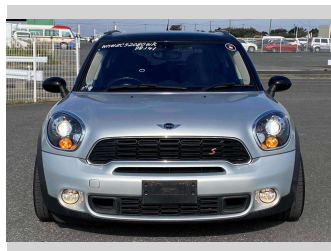

2014 Mini Cooper S CROSS OVER

Purchase Price **\$15,990**

Includes GST
Excludes on-road costs of \$550

Finance may be available on this vehicle. Ask one of our friendly staff for more information.

Gain peace of mind with Mechanical Breakdown Insurance. **Ask us how.**

- Top features**
- » Air Con
 - » Auto Lights
 - » CD Player
 - » ESC
 - » Paddle Shift
 - » Radio

Body Style
5 door, Station Wagon

Odometer
84,961 km

Engine
1600 cc, Internal Combustion

Fuel Type
Petrol

Transmission
Automatic

Wheels
-

VIN
WMWZC32080WR78141

Interior
Black

Safety
-

Reg No.
-

Ext Colour
Silver

History
-

Seats
5 seats, Fabric