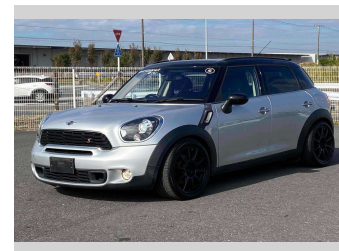

2014 Mini Cooper S CROSS OVER

Purchase Price **\$15,990**

Includes GST
Excludes on-road costs of \$550

Finance may be available on this vehicle. Ask one of our friendly staff for more information.

Gain peace of mind with Mechanical Breakdown Insurance. **Ask us how.**

- Top features**
- » Air Con
 - » Auto Lights
 - » CD Player
 - » ESC
 - » Paddle Shift
 - » Radio

Body Style
5 door, Station Wagon

Odometer
84,961 km

Engine
1600 cc, Internal Combustion

Fuel Type
Petrol

Transmission
Automatic

Wheels
-

VIN
WMWZC32080WR78141

Interior
Black

Safety
-

Reg No.
-

Ext Colour
Silver

History
-

Seats
5 seats, Fabric