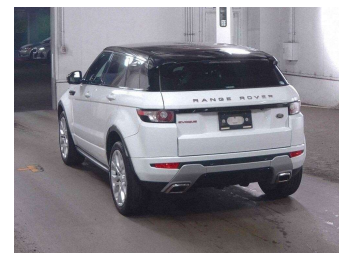

# 2014 Land Rover RANGE ROVER EVOQUE Dynamic

**Purchase Price** **\$29,990**

Includes GST  
Excludes on-road costs of \$550

Finance may be available on this vehicle. Ask one of our friendly staff for more information.

Odometer  
**61,211 km**

Engine  
**2000 cc, Internal Combustion**

Fuel Type  
**Petrol**

Transmission  
**Automatic**

Wheels  
-

VIN  
-

Interior  
**Black, Leather**

Safety  
-